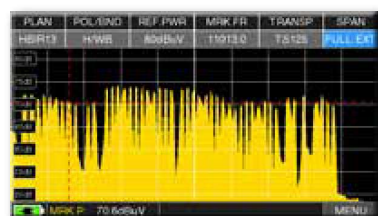

Features and functions may change without notice.

MEASUREMENT EXAMPLES

New Icon Navigation Menu

Wi-Fi Analyzer

New constellation diagram

SAT Spectrum

New Meas. & Pict. Super fast

SAT FINDER